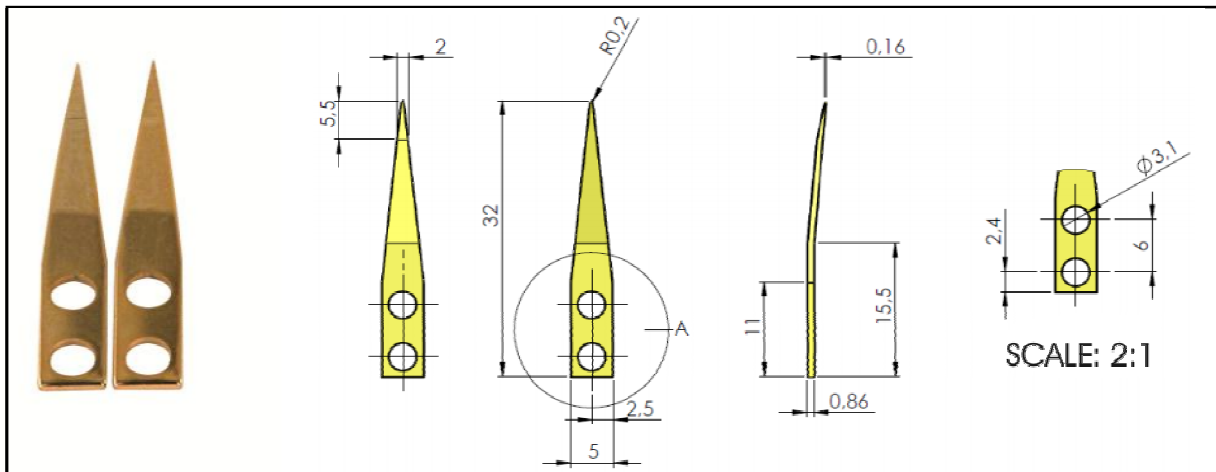

## SMART TWEEZERS ST5S TIPS

Precise gold-plated premium quality non-magnetic steel tips.

**Part No.:** ST5S-TS

**Description:** Regular replaceable tips for normal use

**Part No.:** ST5S-PR

**Description:** Premium replaceable tips for high precision use

**Part No.:** ST5S-AR

**Description:** High precision replaceable bent tips for professional use