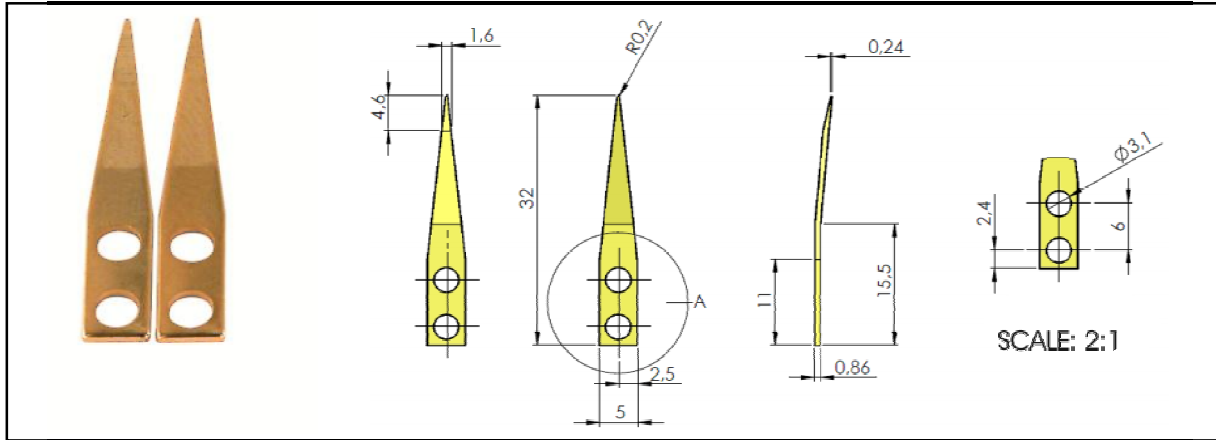

## SMART TWEEZERS ST5S TIPS

Precise gold-plated premium quality non-magnetic steel tips.

**Part No.:** ST5S-TS

**Description:** Regular replaceable tips for normal use

**Part No.:** ST5S-PR

**Description:** Premium replaceable tips for high precision use

**Part No.:** ST5S-AR

**Description:** High precision replaceable bent tips for professional use